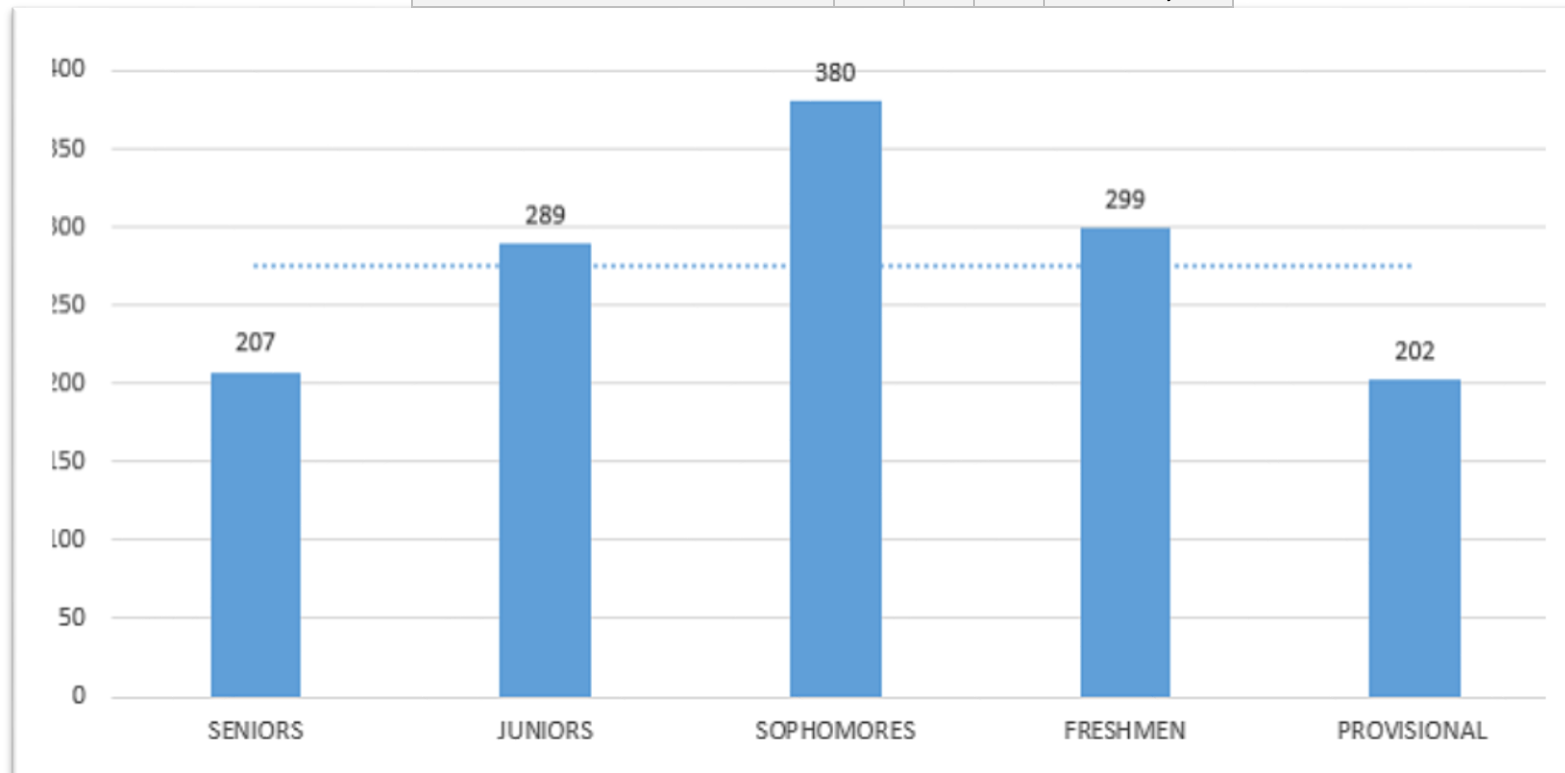

STUDENTS FACTSHEET

SEMESTER II AY 2016-17

STUDENTS STATISTICS PER COLLEGE AND GENDER			
COLLEGE	FEMALE	MALE	TOTAL
Agriculture	62	214	276
Arts and Sciences	63	97	160
Business	58	112	170
Education	22	133	155
Engineering	26	160	186
Health Science	227	203	430
TOTAL OF GENDER	458	919	
Ground Total:		1377	

STATISTICS PER STATUS

REGULAR TU STUDENTS				
SENIORS				207
JUNIORS				289
SOPHOMORES				380
FRESHMEN				299
PROVISIONAL				202
TOTAL:				1377
GRAND TOTAL:				1,717

STATISTICS PER COUNTY

No.	County	Female	Male	Total
1	Bomi	3	1	4
2	Bong	13	18	31
3	Gbarpolu	16	34	50
4	Grand Bassa	11	15	26
5	Grand Cape Mount	2	8	10
6	Grand Gedeh	27	53	80
7	Grand Kru	39	176	215
8	Lofa	37	46	83
9	Margibi	16	34	50
10	Maryland	126	251	377
11	Montserrado	3	9	12
12	Nimba	13	27	40
13	River Gee	70	97	167
14	Rivercess	39	50	89
15	Sinoe	63	80	143
TOTAL		478	899	1377