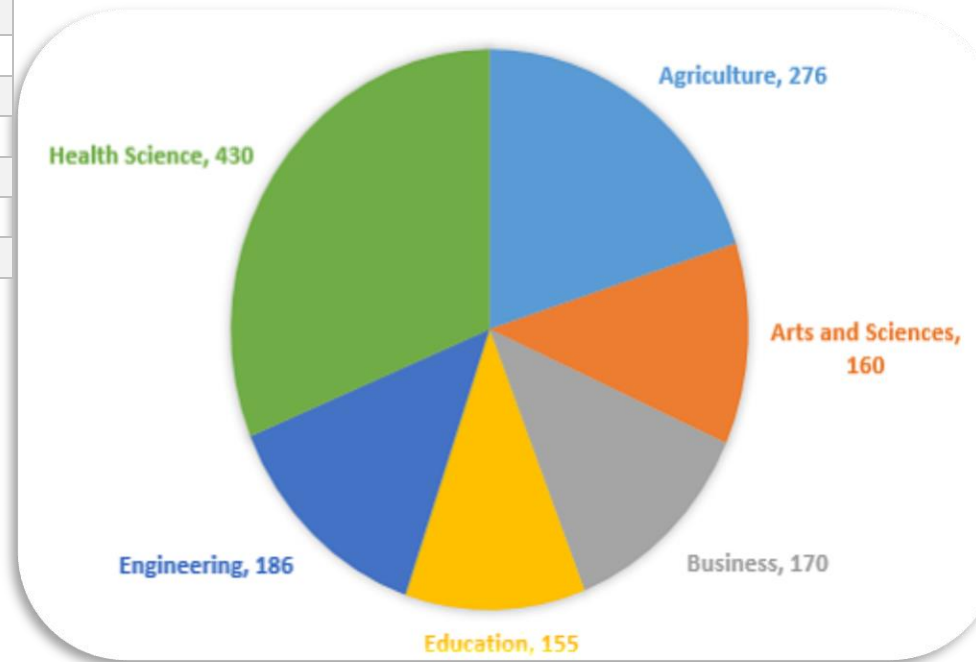

STUDENTS FACTSHEET

SEMESTER II AY 2016-17

STUDENTS STATISTICS PER COLLEGE AND GENDER			
COLLEGE	FEMALE	MALE	TOTAL
Agriculture	62	214	276
Arts and Sciences	63	97	160
Business	58	112	170
Education	22	133	155
Engineering	26	160	186
Health Science	227	203	430
TOTAL OF GENDER	458	919	
Ground Total:		1377	