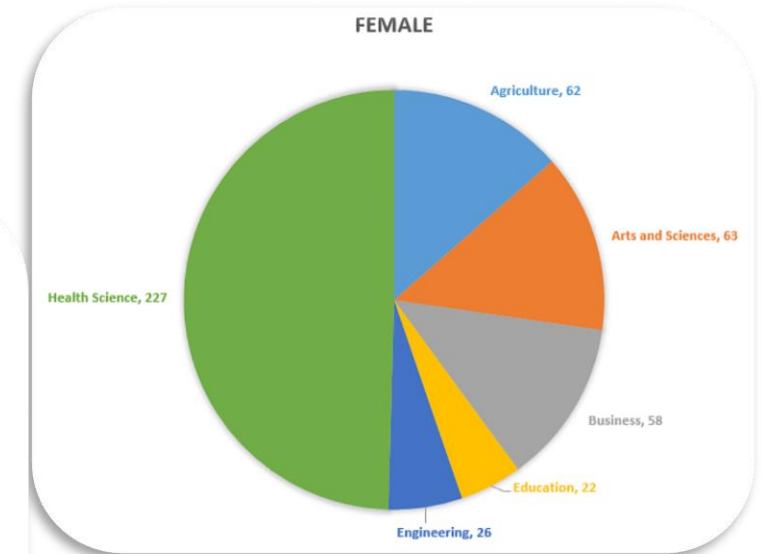

STUDENTS FACTSHEET

SEMESTER II AY 2016-17

STUDENTS STATISTICS PER COLLEGE AND GENDER			
COLLEGE	FEMALE	MALE	TOTAL
Agriculture	62	214	276
Arts and Sciences	63	97	160
Business	58	112	170
Education	22	133	155
Engineering	26	160	186
Health Science	227	203	430
TOTAL OF GENDER	458	919	
Ground Total:		1377	