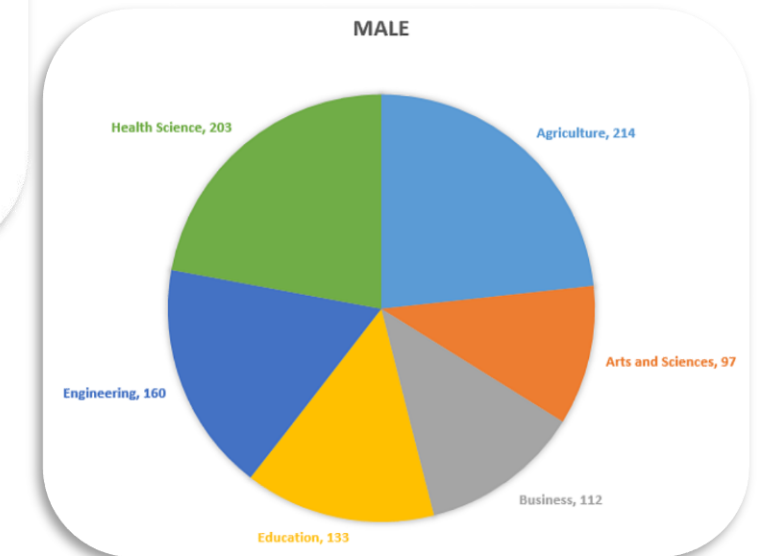

STUDENTS FACTSHEET

SEMESTER II AY 2016-17

STUDENTS STATISTICS PER COLLEGE AND GENDER			
COLLEGE	FEMALE	MALE	TOTAL
Agriculture	62	214	276
Arts and Sciences	63	97	160
Business	58	112	170
Education	22	133	155
Engineering	26	160	186
Health Science	227	203	430
TOTAL OF GENDER	458	919	
Ground Total:		1377	